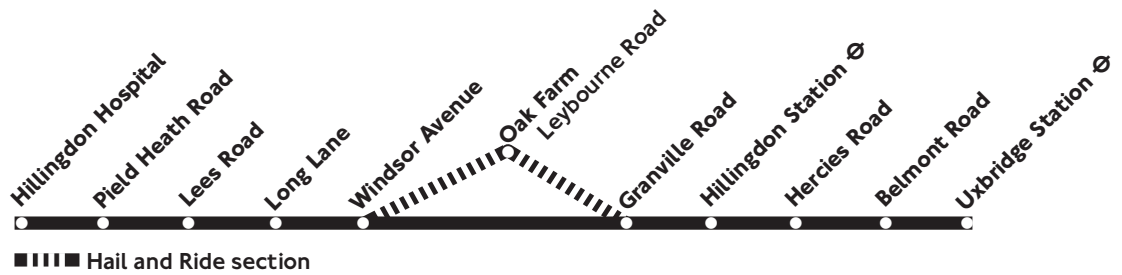

## Hillingdon Hospital - Hillingdon Station - Uxbridge

NOTE: OAK FARM, LEYBOURNE ROAD IS SERVED ON MONDAYS TO SATURDAYS BETWEEN ABOUT 0900 AND 1620.

AT OTHER TIMES AND ALL DAY ON SUNDAYS, BUSES RUN VIA GRANVILLE ROAD AND THE ENTIRE LENGTH OF WINDSOR AVENUE.