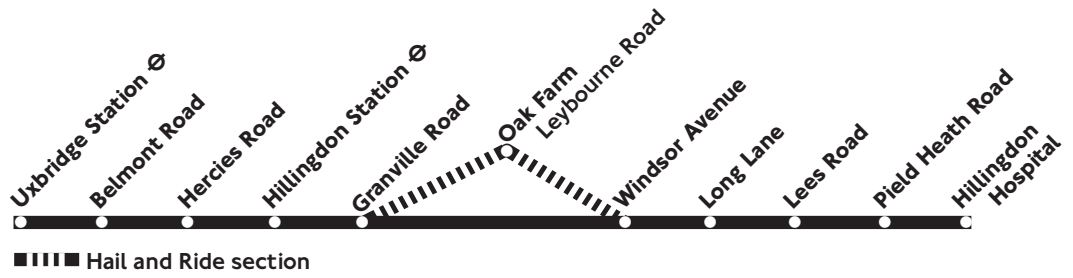

## Uxbridge - Hillingdon Station - Hillingdon Hospital

NOTE: OAK FARM, LEYBOURNE ROAD IS SERVED ON MONDAYS TO SATURDAYS BETWEEN ABOUT 0915 AND 1625. AT OTHER TIMES AND ALL DAY ON SUNDAYS, BUSES RUN VIA GRANVILLE ROAD AND THE ENTIRE LENGTH OF WINDSOR AVENUE.

## Hillingdon Hospital - Hillingdon Station - Uxbridge

NOTE: OAK FARM, LEYBOURNE ROAD IS SERVED ON MONDAYS TO SATURDAYS BETWEEN ABOUT 0900 AND 1620.

AT OTHER TIMES AND ALL DAY ON SUNDAYS, BUSES RUN VIA GRANVILLE ROAD AND THE ENTIRE LENGTH OF WINDSOR AVENUE.